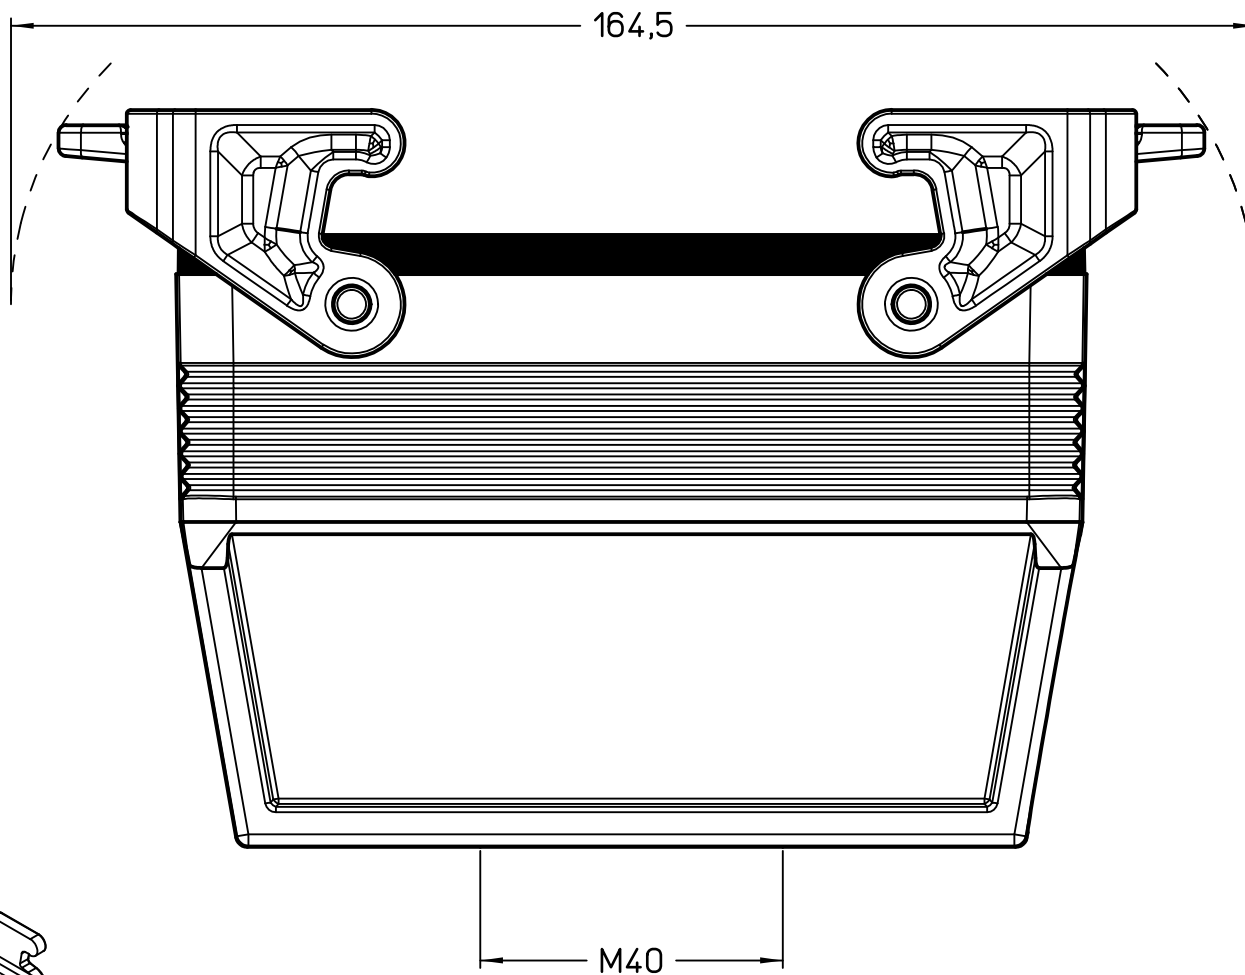

Diritti riservati All rights reserved

1

2

3

Dimensions
in mm

Simplified representation with dimensions without tolerance

Original Size A4

JMPFV 24 G40

Date 14/11/23

hood, size "104.27", 1x M40 top entry,

Sign. G. Renna

with 2 Jei-P levers

Scale
1:1

1

2

3