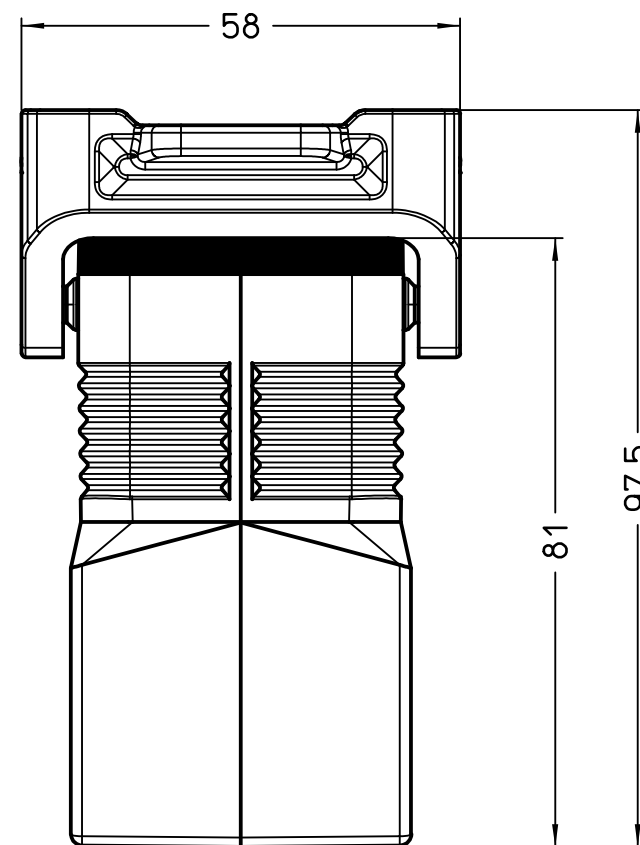

Diritti riservati All rights reserved

1

2

3

Dimensions
in mm

Simplified representation with dimensions without tolerance

Original Size A4

JMPFV 24 G40

Date 14/11/23

hood, size "104.27", 1x M40 top entry,

Sign. G. Renna

with 2 Jei-P levers

Scale
1:1

1

2

3